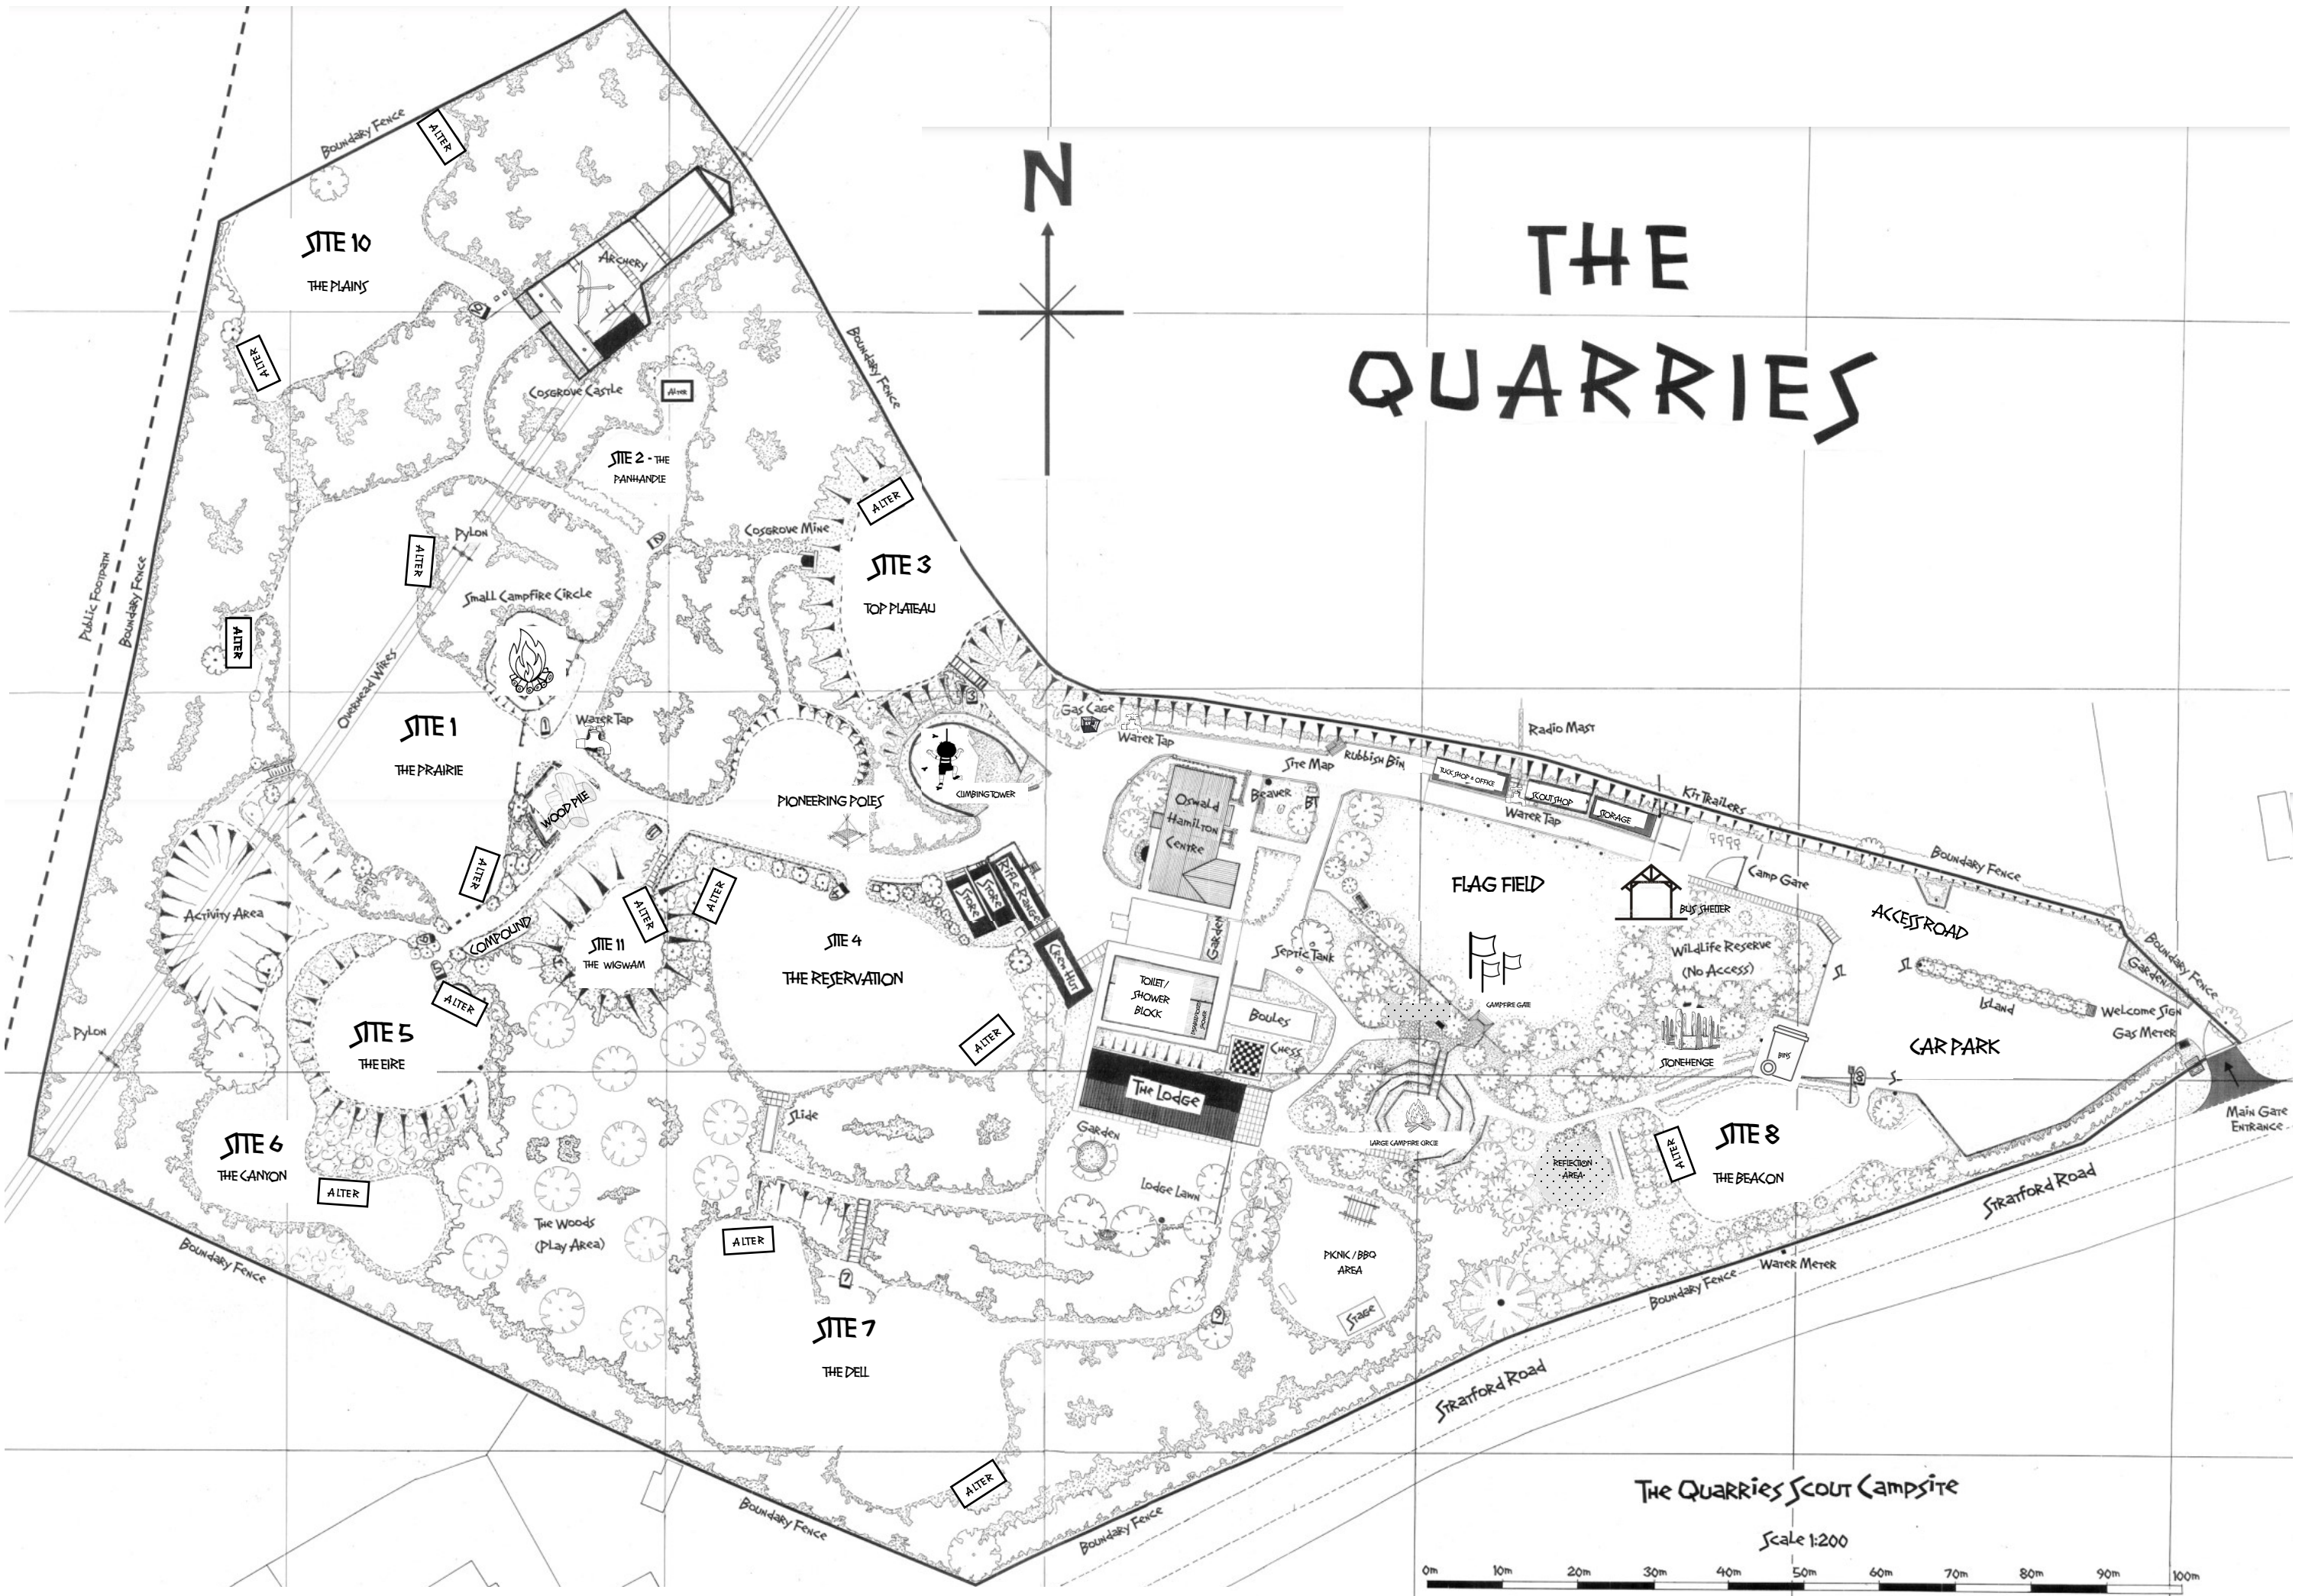

THE QUARRIES

The Quarries Scout Campsite

Scale 1:200